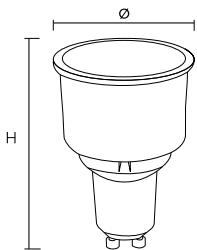

## LED Long Neck GU10

- This ideal replacement for Long Neck CFL GU10's has been specifically designed to fit deep recessed downlight fittings
- The Long Neck GU10 is well known for being somewhat of a problem solver within the GU10 market
- Wide beam angle for a broad light distribution.
- Suitable for fire rated and IP rated fixtures
- Available in Warm White and Cool White
- 25,000 Hours

### 3 Year Silver Warranty

Code	Lamp Type	Temp	Lm	Cd	ØxH (mm)
Non Dimmable					
60632	4.9W Long Neck Non Dim GU10 100°	3000K	450	180	50x75
60633	4.9W Long Neck Non Dim GU10 100°	4000K			

4.9W  $\frac{35}{W}$  Energy Saving 86%